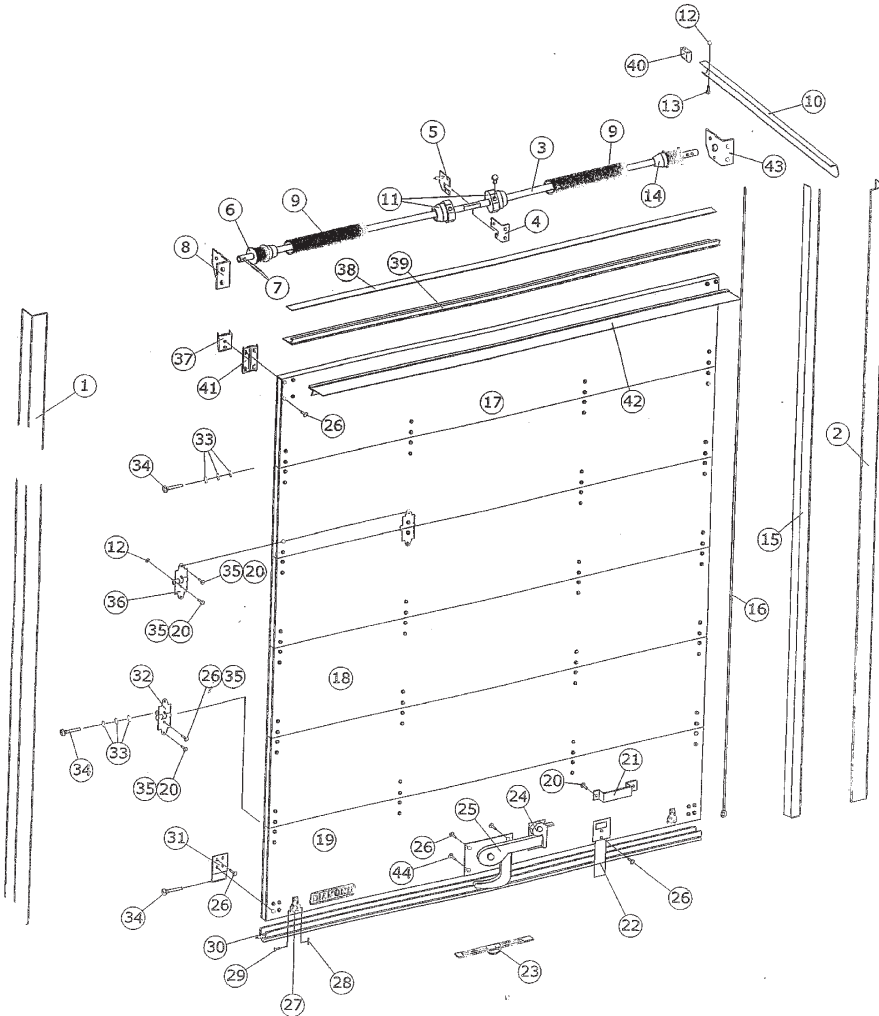

**3/4" W-Type
Truck Door Parts
With 2" Track
(Flush Mount)**