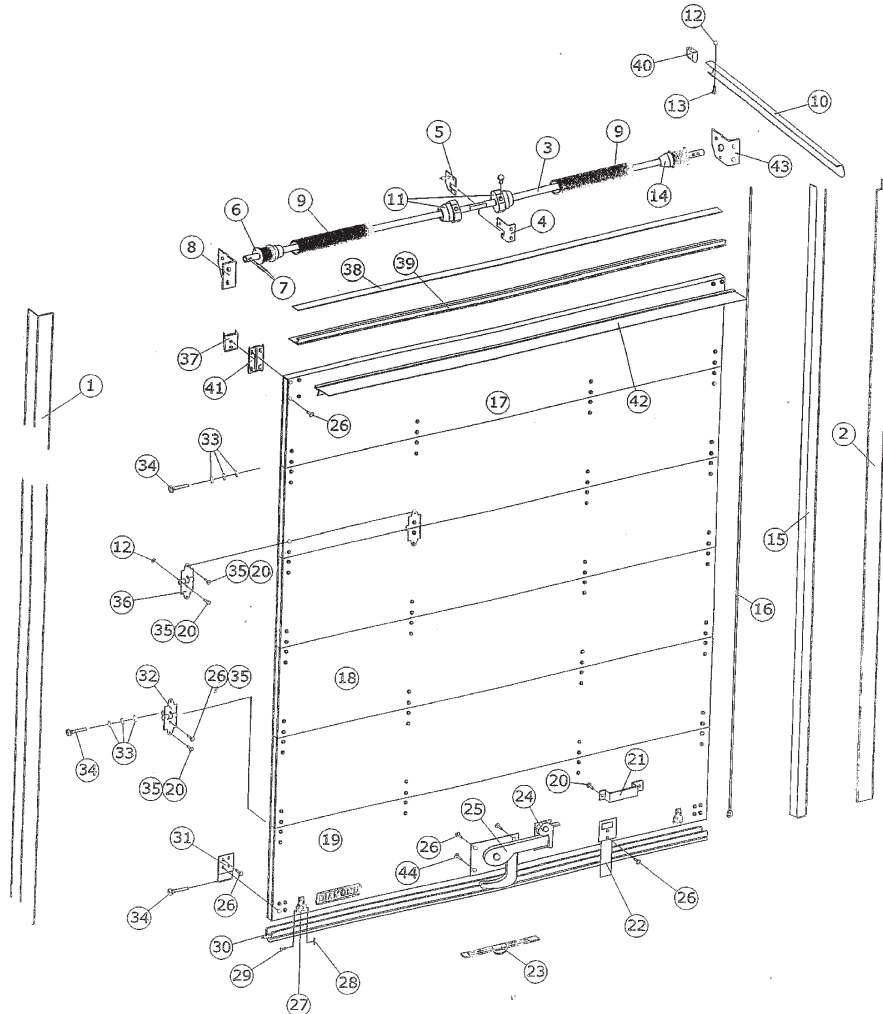

Item #	Part Number	Description	Whiting #	Price	Item #	Part Number	Description	Whiting #	Price
1	TD-TVL296-RH	2" Vert. Track w/<, RH, 96", Rd. side		\$ 125.40	23	TD-LPT100	Latch Plate for #77 Lock		\$ 8.50
2	TD-TVL296-LH	2" Vert. Track w/<, LH, 96", Cb. side		\$ 125.40	24	TD-LKW100	Lock Keeper for MS Lock	7515	\$ 9.10
3	TD-SHS96	96" Counterbalance Shaft		\$ 17.00	25	TD-LT77	Lock, #77	77	\$ 38.00
4	TD-CBBD-LH	Center Dual Spring CB Bracket	2525	\$ 2.90	27	TD-CABW104	HD Cable Anchor Bracket		\$ 3.20
5	TD-CBCD	Center Dual Spring CB Clamp	2526	\$ 2.90	28	TD-CP332	Cotter Pin 3/32" X 3/4"	10-1009-5	\$.10
6	TD-DBA100-RH	RH Cable Drum & Brg Assembly	2547	\$15.50	29	TD-CAP100	Cable Anchor Pin	10-1004-2	\$.30
7	TD-CP316	Cotter Pin 3/16" X 1-1/2"	10-1009-5	\$.10	30	TD-BSW98	1 Pc. U Channel & 4pt Btm Seal, 98"	1801/1676	\$ 28.00
10	TD-THG296-RH	2" Horizontal Track, RH, 96", Rd. side		\$ 49.00	31	TD-BFW100	Bottom Fixture Assembly, Flush		\$ 11.30
10	TD-THG296-LH	2" Horizontal Track, LH, 96", Cb. side		\$ 49.00	32	TD-HWE100	End Hinge, Flush, Complete	1209-A	\$ 4.70
11	TD-CWA250	2-1/2" Winding Plug with Screws		\$ 11.10	33	TD-SW10	Spacer Washer		\$.10
12	TD-NUTZ1420	Hex Kep Nut 1/4"-20		\$.10	34	TD-RW200S	2" Steel Door Roller		\$ 1.60
14	TD-DBA100-LH	LH Cable Drum & Bearing Assembly	2548	\$ 15.50	34	TD-RW2475S	2" Steel Roller, 4-3/4" Stem	2996	\$ 1.90
15	TD-SSA110	Side Seal Assembly, 110"		\$ 68.10	34	TD-RW200N	2" Nylon Truck Door Roller	3228	\$ 1.40
16	TD-CAS14-110	Cable Assembly, 110" 7x19 SS		\$ 19.00	35	TD-SBS1414	Step Bolt SS, 1/4" X 1-1/4", 3/4"		\$ 0.30
16	TD-CAS14-115	Cable Assembly, 115" 7x19 SS		\$ 19.00	36	TD-HWC100	Center Hinge, Flush Mount	15	\$ 2.60
16	TD-CAS14-130	Cable Assembly, 130" 7x19 SS 1		\$ 21.00	37	TD-TFWS200	Top Fixture Slide, Flush Mount	6944	\$ 1.40
17-19	Repair Sections- See following pages				38	TD-HSRT98	Head Seal Retainer, 98"	N/A	\$ 13.00
20/26	TD-RSS10	1" SS Rivot (300 Series)		\$.40	39	TD-HST98	Header Seal, 98"	N/A	\$ 12.00
21	TD-LH100	Lift Handle	1715	\$2.80	40	TD-TS200	2" Track Stop		\$1.00
22	TD-PLW218	HD 2" Pull Strap Assembly, 18" Lp'd	9723-XX	\$ 6.80	41	TD-TFW200	Top Fixture, Flush Mount	6944	\$ 5.00
22	TD-PLW224	HD 2" Pull Strap Assembly, 24" Lp'd	9723-XX	\$ 7.20	42	TD-HSTR98	1 Piece Top Panel Seal & Ret. 98"	N/A	\$ 10.00
22	TD-PLW232	HD 2" Pull Strap Assembly, 32" Lp'd	9723-XX	\$ 7.80	43	TD-EBBD-LH	LH Dual Spring CB Bracket	2523	\$ 3.50
					43	TD-EBBD-RH	RH Dual Spring CB Bracket	2524	\$ 3.50