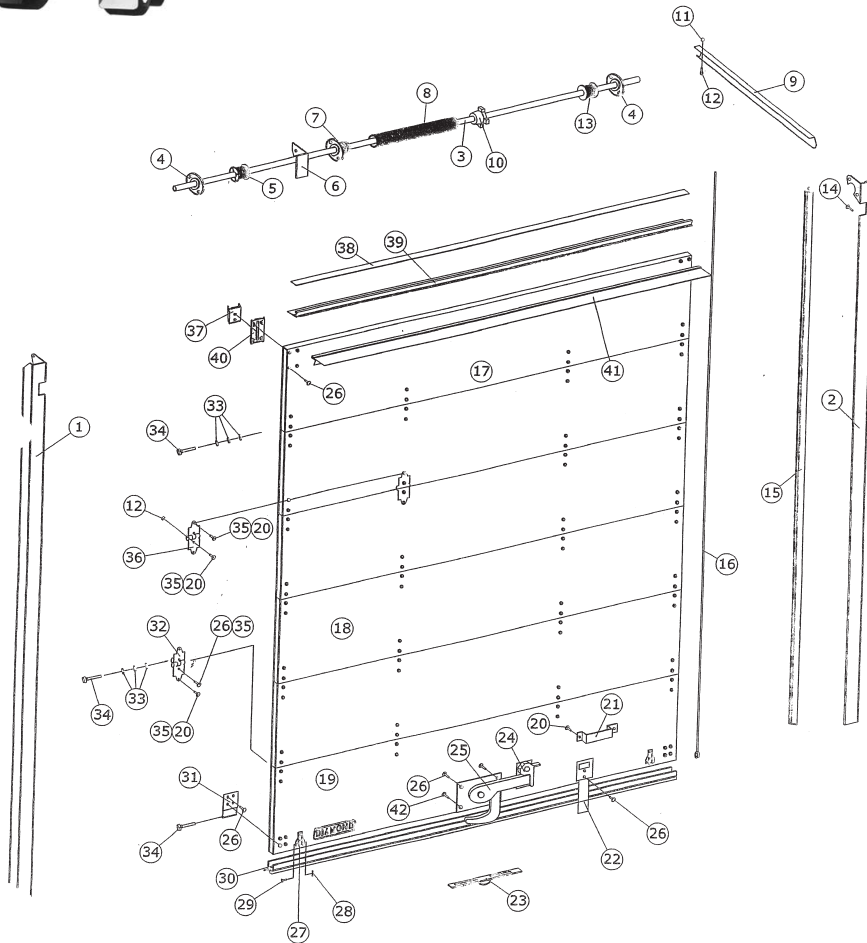

**3/4" T-Type
Truck Door Parts
With 1" Track**

Item #	Part #	Description	Todco #	Price	Item #	Part #	Description	Todco #	Price
1	TD-TVA170-LH	1" Vert. Track w/<, LH, 70", Cb. Side		$ 102.00	22	TD-PLW218	HD 2" Pull Strap Assembly, 18" Lp'd		$ 6.80
2	TD-TVA170-RH	1" Vert. Track w/<, RH, 70", Rd. Side		$ 102.00	22	TD-PLW224	HD 2" Pull Strap Assembly, 24" Lp'd		$ 7.20
3	TD-SHS96	96" Counterbalance Shaft	51037	$ 17.00	22	TD-PLW232	HD 2" Pull Strap Assembly, 32" Lpd		$ 7.80
4	TD-BA100	Bearing Assembly	51038	$ 3.30	23	TD-LPT100	Latch Plate for MS Lock	70093	$ 8.50
5	TD-CDT3RH	Cable Drum, 3" RH Ext, Rd side	59129-2 & 4	$ 9.80	24	TD-LKT100	Lock Keeper	69572	$ 9.80
6	TD-HPS100-RH	Standard RH Head Plate	51036-2	$ 3.50	25	TD-MSLT100	MS Lock	69571	$ 39.00
6	TD-HPS100-LH	Standard LH Head Plate	51036-1	$ 3.50	26	TD-RSS118	1-1/8" SS Rivot (300 Series)		$ .50
7	TD-CSA134	1-3/4" Aluminum Anchor Plug	51043	$ 1.50	27	TD-CABT100	Cable Anchor Bracket	61204	$ .80
9	TD-THG196-LH	1" Horz. Track, LH, 96", Cb side		$ 29.00	28	TD-SBS100	Standard Bottom Seal		$ 30.00
9	TD-THG196-RH	1" Horz. Track, RH, 96", Rd side		$ 29.00	29	TD-CP332	Cotter Pin 3/32" X 3/4"	80401-316	$ .10
10	TD-CWA134	1-3/4" Alum. Winding Plug	59158	$ 3.00	30	TD-CAP100	Cable Anchor Pin	61026	$ .30
11	TD-NUTZ1420	Hex Kep Nut 1/4"-20		$ .10	31	TD-B4T98	Bottom Angle, 3" x 98"	61191	$ 25.00
12	TD-HBLT1420	Hex Bolt 1/4"-20 X 2"		$ .20	32	TD-BFT100	Bottom Fixture Assembly	61352	$ 1.80
13	TD-CDT3LH	Cable Drum, 3" LH, Cb side	59129-1 & 3	$ 9.80	33	TD-HTE100	End Hinge, Galv.	69035	$ 2.50
14	TD-RV316	Drive Rivot, 3/16" x 9/32"		$ .40	34	TD-SW10	Spacer Washer		$ .10
15	TD-SSR110	1" Brush Side Seals, 110" (pr)		$ 70.00	35	TD-RT100S	1" Steel Truck Door Roller	61174	$ 1.20
15	TD-SSW110	Extended Lip Side Seal, 110" (ea)	61390-96	$ 22.00	35	TD-RT100N	1" Nylon Truck Door Roller		$ 4.40
16	TD-CAS14-110	Cable Assembly, 110", 7x19, SS		$ 19.00	37	TD-HTC100	Center Hinge, Galvanized.	61196	$ 1.90
16	TD-CAS14-115	Cable Assembly, 115", 7x19, SS		$ 19.00	38	TD-TFT100S	Top Fixture Slide	69431	$ 1.40
16	TD-CAS14-130	Cable Assembly, 130", 7x19, SS		$ 21.00	39	TD-HSRT98	Head Seal Retainer, 98"	61403	$ 13.00
17-19	Repair Sections- See following pages				40	TD-HST98	Header Seal, 98"	61402	$ 12.00
20	TD-RSS10	1" SS Rivot (300 Series)		$ 1.00	41	TD-TFT100B	Top Fixture Base	69432	$ 1.80
21	TD-LH100	Lift Handle	61401	$ 3.00	41	TD-TFT100	Adjustable Top Fixture	69433	$ 3.80
					42	TD-HSTR98	1Piece Top Panel Seal & Rtnr., 98"	69718/69790	$ 10.00